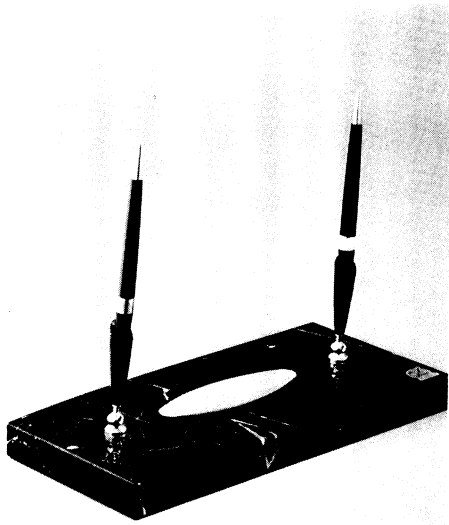

low priced open stock **DESK**

M21 - NOTE CLIP

M22 - DESK CADDY

M23 - PENCIL WELL

M510 - PEN BASE — DOUBLE — PLAQUE

M203 - PEN BASE — HORSE & JOCKEY

FEATURES OUR DELUXE  
SMOOTH WRITING  
BALL POINT PEN

SOLD IN ASSORTED  
COLORED BASES

M282 - PEN BASE — DOUBLE — ROLL CALENDAR

M210 - PEN BASE — DOUBLE — PLAQUE — KENNEDY  
LINCOLN

M287 - PEN BASE — DOUBLE — ROLL CALENDAR  
OCTAGONAL — PLAQUE